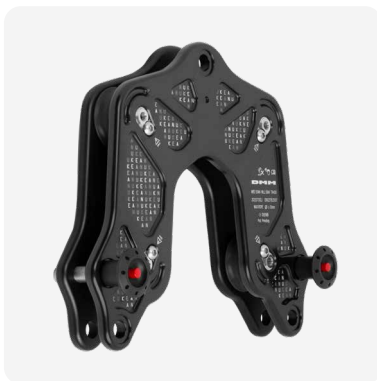

TECH SPECS

DESCRIPTION	PRODUCT CODE	COLOUR	MBS	WLL	SHEAVE DIAMETER	ROPE DIAMETER	DIMENSION BETWEEN PLATES	OVERAL DIMENSIONS	WEIGHT	WEIGHT LOCKING PIN
Keanu Trolley Purple	TR400	matt grey / purple orange	50kN	10kN	38mm	11-13mm	17mm	220 x 250 x 40mm	1698g	44g
Keanu Trolley Matt Grey	TR400MG	matt grey	50kN	10kN	38mm	11-13mm	17mm	220 x 250 x 40mm	1698g	44g
Keanu Trolley Joining Kit	TR420-KIT	-	-	-	-	-	-	-	-	-
Keanu Pli Pin	S200-15	black, red	-	-	-	-	-	34mm x 73mm	44g	-
Rig Plate Spacers	TR400-RIG-KIT	silver	-	-	-	-	-	28mm x 17mm	40g	-

› TR400MG