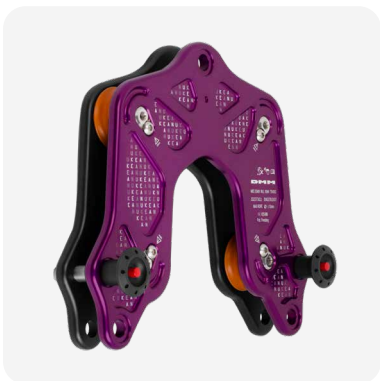

## Compact trolley for highline rigging and rescue operations

If precision, speed and efficiency are important in your reeve, then the Keanu is your answer. By incorporating multiple sheaves within fixed side plates, not only have we ensured that you won't forget critical rigging components, we have created a trolley that makes it easier to lift and move loads with precision and speed.

Keanu is lighter and smaller than highline assemblies configured using multiple components. Series redundancy can be configured with the addition of pulleys and lines via quick release locking pins. Two Keanu trolleys can be bolted together to create parallel redundancy. All components are replaceable, so maintenance can be carried out by end users, making these trolleys ideal for rescue teams, arborists and theatre riggers.

## FEATURES

- Preconfigured for efficient highline reeves
- Void in side plates allow pulley to retreat within trolley profile for efficient lateral movement
- All sheaves fitted with efficient ball bearings
- Eliminates the inefficiencies of pivoting carabiners and pulleys of traditional highline reeves
- Quick connection to control and backup lines
- All components replaceable
- Fast conversion to series and parallel redundancy
- Compatible with DMM Gyro PUL230 pulley and bat plate large RIG-LGD
- CNC machined
- Patent pending

## TECH SPECS

DESCRIPTION	PRODUCT CODE	COLOUR	MBS	WLL	SHEAVE DIAMETER	ROPE DIAMETER	DIMENSION BETWEEN PLATES	OVERAL DIMENSIONS	WEIGHT	WEIGHT LOCKING PIN
Keanu Trolley Purple	TR400	matt grey / purple orange	50kN	10kN	38mm	11-13mm	17mm	220 x 250 x 40mm	1698g	44g
Keanu Trolley Matt Grey	TR400MG	matt grey	50kN	10kN	38mm	11-13mm	17mm	220 x 250 x 40mm	1698g	44g
Keanu Trolley Joining Kit	TR420-KIT	-	-	-	-	-	-	-	-	-
Keanu Pli Pin	S200-15	black, red	-	-	-	-	-	34mm x 73mm	44g	-
Rig Plate Spacers	TR400-RIG-KIT	silver	-	-	-	-	-	28mm x 17mm	40g	-