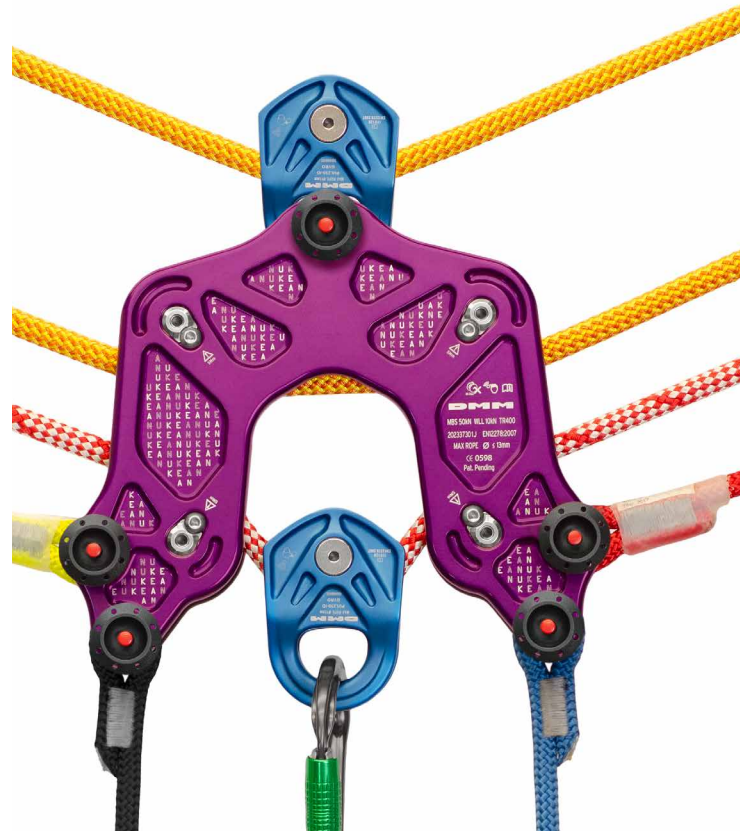

## Compact trolley for highline rigging and rescue operations

If precision, speed and efficiency are important in your reeve, then the Keanu is your answer. By incorporating multiple sheaves within fixed side plates, not only have we ensured that you won't forget critical rigging components, we have created a trolley that makes it easier to lift and move loads with precision and speed.

Keanu is lighter and smaller than highline assemblies configured using multiple components. Series redundancy can be configured with the addition of pulleys and lines via quick release locking pins. Two Keanu trolleys can be bolted together to create parallel redundancy. All components are replaceable, so maintenance can be carried out by end users, making these trolleys ideal for rescue teams, arborists and theatre riggers.

## FEATURES

- Preconfigured for efficient highline reeves
- Void in side plates allow pulley to retreat within trolley profile for efficient lateral movement
- All sheaves fitted with efficient ball bearings
- Eliminates the inefficiencies of pivoting carabiners and pulleys of traditional highline reeves
- Quick connection to control and backup lines
- All components replaceable
- Fast conversion to series and parallel redundancy
- Compatible with DMM Gyro PUL230 pulley and bat plate large RIG-LGD
- CNC machined
- Patent pending

## TECH SPECS

DESCRIPTION	PRODUCT CODE	COLOUR	MBS	WLL	SHEAVE DIAMETER	ROPE DIAMETER	DIMENSION BETWEEN PLATES	OVERAL DIMENSIONS	WEIGHT	WEIGHT LOCKING PIN
Keanu Trolley Purple	TR400	matt grey / purple orange	50kN	10kN	38mm	11-13mm	17mm	220 x 250 x 40mm	1698g	44g
Keanu Trolley Matt Grey	TR400MG	matt grey	50kN	10kN	38mm	11-13mm	17mm	220 x 250 x 40mm	1698g	44g
Keanu Trolley Joining Kit	TR420-KIT	-	-	-	-	-	-	-	-	-
Keanu Pli Pin	S200-15	black, red	-	-	-	-	-	34mm x 73mm	44g	-
Rig Plate Spacers	TR400-RIG-KIT	silver	-	-	-	-	-	28mm x 17mm	40g	-