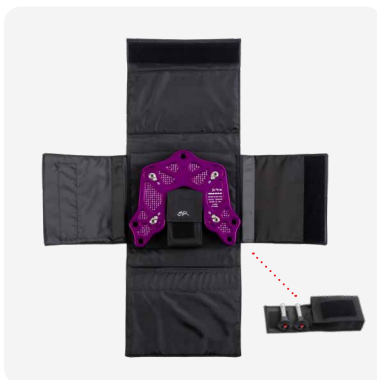

## Compact trolley for highline rigging and rescue operations

If precision, speed and efficiency are important in your reeve, then the Keanu is your answer. By incorporating multiple sheaves within fixed side plates, not only have we ensured that you won't forget critical rigging components, we have created a trolley that makes it easier to lift and move loads with precision and speed.

## FEATURES

- Preconfigured for efficient highline reeves
- Void in side plates allow pulley to retreat within trolley profile for efficient lateral movement
- All sheaves fitted with efficient ball bearings
- Eliminates the inefficiencies of pivoting carabiners and pulleys of traditional highline reeves
- Quick connection to control and backup lines
- All components replaceable
- Fast conversion to series and parallel redundancy
- Compatible with DMM Gyro PUL230 pulley and bat plate large RIG-LGD
- CNC machined
- Patent pending

› TR400

› TR400MG

› Keanu Trolley Joining Kit using the TR-420KIT

› Keanu Packaging

› Rig Plate Spacers. Two sets per kit