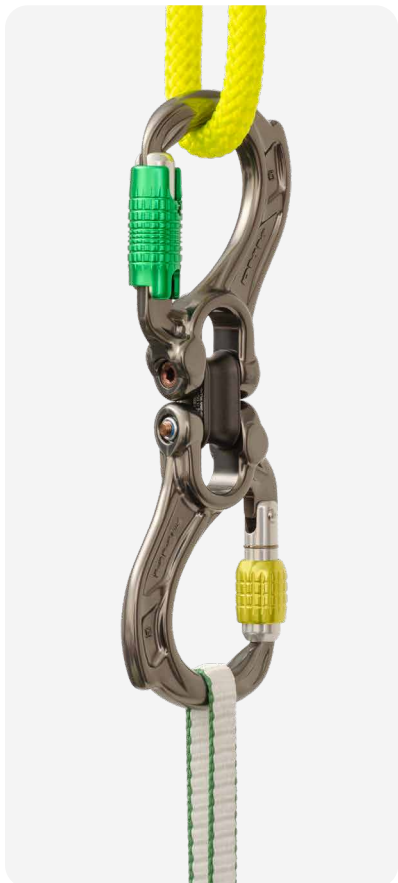

Directors

Compact termination carabiners for every application

Directors are compact termination connectors. They are designed to load in a predetermined way in the strongest orientation. Ideal for lanyards of all descriptions, this family of lightweight, versatile and strong carabiners are easy to handle and can reduce the overall length of a system.

FEATURES

- Compact, lightweight and versatile
- Designed to ensure major axis loading
- 'Rhino horn' ensures devices remain in loading area
- Incorporates DMM's shortest gate
- Low overall length well suited to restricted height scenarios
- Yoke and Swivel Boss versions compatible with existing range of DMM Linkit lightweight rigging components
- Yoke and Swivel Boss versions combine to make a double connector with swivel and pivot features
- Yoke and Swivel Boss version compatible with most stitched or spliced terminations
- Patented features
- Hot forged and CNC machined

ATTACHMENT METHODS

DIRECTOR V05

› Two Director Yoke (A622, A627) configured with a Linkit B2T (SW510)

› Director Yoke (A623) configured with a Linkit B2T (SW510) and Compact Shackle S - D shape (SW410)

PRODUCT INFORMATION

› Two Director Yoke (A622, A627) configured with a Linkit B2 (SW520)

› Director Yoke Locksafe (A627) configured with a Linkit B2 (SW520) and Compact Shackle L - Bow shape (SW420)

› Director Swivel Boss Locksafe with Compact Shackle S - D shape (A647SS)