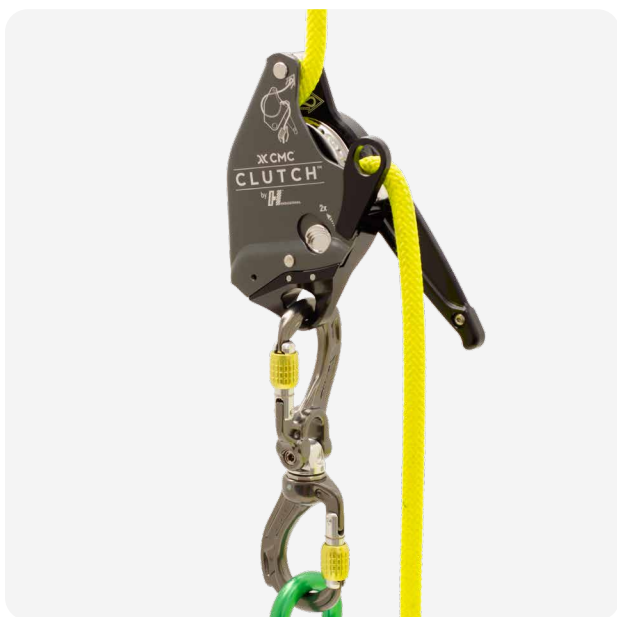

› Director Yoke Screwgate and Director Swivel Boss Screwgate combo