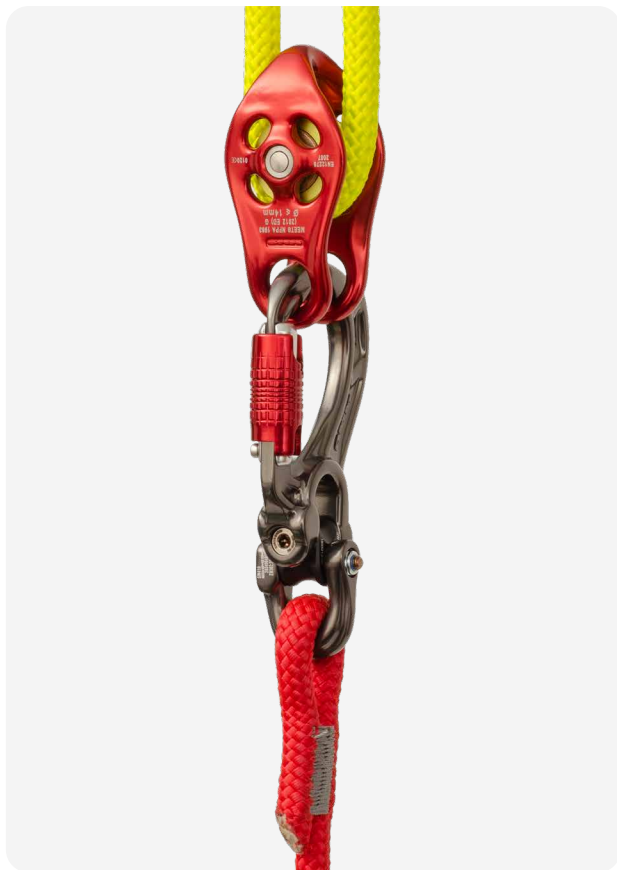

Directors

Compact termination carabiners for every application

Directors are compact termination connectors. They are designed to load in a predetermined way in the strongest orientation. Ideal for lanyards of all descriptions, this family of lightweight, versatile and strong carabiners are easy to handle and can reduce the overall length of a system.

FEATURES

- Compact, lightweight and versatile
- Designed to ensure major axis loading
- 'Rhino horn' ensures devices remain in loading area
- Incorporates DMM's shortest gate
- Low overall length well suited to restricted height scenarios
- Yoke and Swivel Boss versions compatible with existing range of DMM Linkit lightweight rigging components
- Yoke and Swivel Boss versions combine to make a double connector with swivel and pivot features
- Yoke and Swivel Boss version compatible with most stitched or spliced terminations
- Patented features
- Hot forged and CNC machined

› Three Director Yoke (A622, A623 and A627) configured with a Linkit B3 (SW530)

› Director Yoke Screwgate and Director Swivel Boss Screwgate combo

› Three Director Swivel Boss configured with a Linkit Y3 (SW540)

ATTACHMENT METHODS

DIRECTOR V05

› Two Director Yoke (A622, A627) configured with a Linkit B2T (SW510)

› Director Yoke (A623) configured with a Linkit B2T (SW510) and Compact Shackle S - D shape (SW410)

PRODUCT INFORMATION