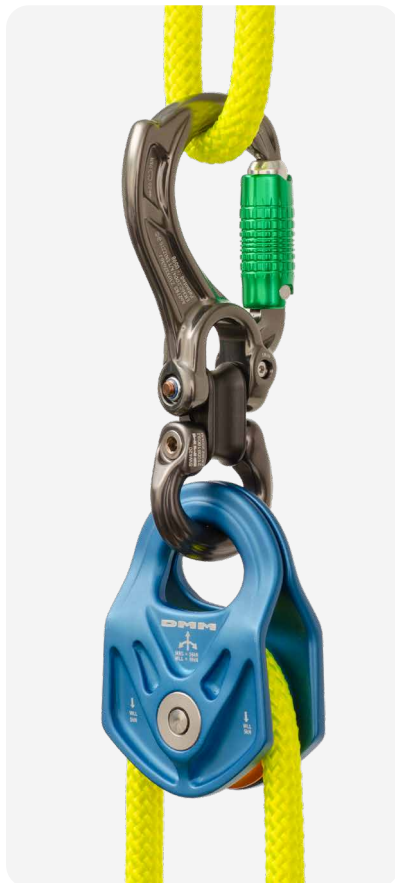

Directors

Compact termination carabiners for every application

Directors are compact termination connectors. They are designed to load in a predetermined way in the strongest orientation. Ideal for lanyards of all descriptions, this family of lightweight, versatile and strong carabiners are easy to handle and can reduce the overall length of a system.

FEATURES

- Compact, lightweight and versatile
- Designed to ensure major axis loading
- 'Rhino horn' ensures devices remain in loading area
- Incorporates DMM's shortest gate
- Low overall length well suited to restricted height scenarios
- Yoke and Swivel Boss versions compatible with existing range of DMM Linkit lightweight rigging components
- Yoke and Swivel Boss versions combine to make a double connector with swivel and pivot features
- Yoke and Swivel Boss version compatible with most stitched or spliced terminations
- Patented features
- Hot forged and CNC machined

ATTACHMENT METHODS

DIRECTOR V05

› Two Director Yoke (A622, A627) configured with a Linkit B2T (SW510)

› Director Yoke (A623) configured with a Linkit B2T (SW510) and Compact Shackle S - D shape (SW410)

PRODUCT INFORMATION

› Two Director Yoke (A622, A627) configured with a Linkit B2 (SW520)

› Director Yoke Locksafe (A627) configured with a Linkit B2 (SW520) and Compact Shackle L - Bow shape (SW420)

› Director Swivel Boss Locksafe with Compact Shackle S - D shape (A647SS)