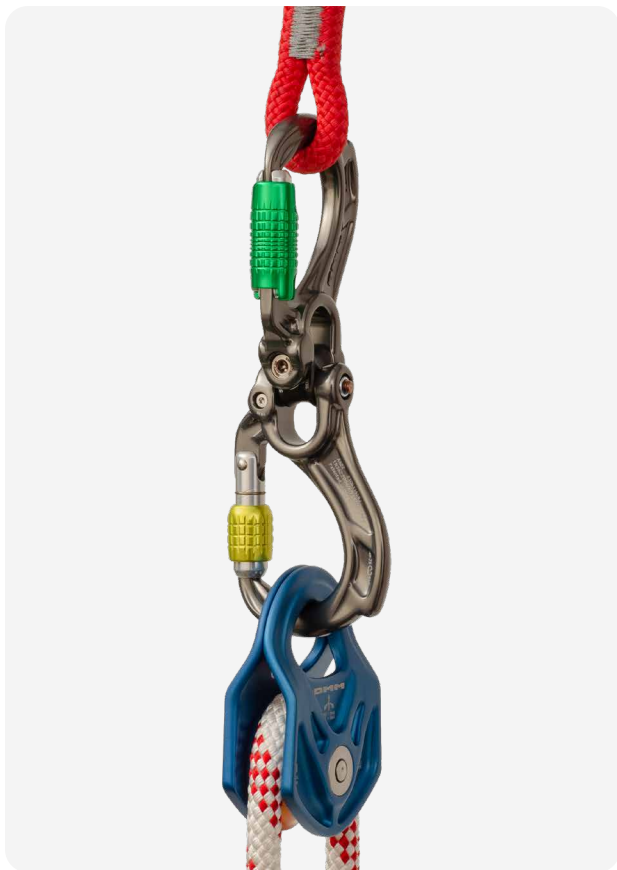

Directors

Compact termination carabiners for every application

Directors are compact termination connectors. They are designed to load in a predetermined way in the strongest orientation. Ideal for lanyards of all descriptions, this family of lightweight, versatile and strong carabiners are easy to handle and can reduce the overall length of a system.

FEATURES

- Compact, lightweight and versatile
- Designed to ensure major axis loading
- 'Rhino horn' ensures devices remain in loading area
- Incorporates DMM's shortest gate
- Low overall length well suited to restricted height scenarios
- Yoke and Swivel Boss versions compatible with existing range of DMM Linkit lightweight rigging components
- Yoke and Swivel Boss versions combine to make a double connector with swivel and pivot features
- Yoke and Swivel Boss version compatible with most stitched or spliced terminations
- Patented features
- Hot forged and CNC machined

› Three Director Yoke (A622, A623 and A627) configured with a Linkit B3 (SW530)

› Director Yoke Screwgate and Director Swivel Boss Screwgate combo

› Three Director Swivel Boss configured with a Linkit Y3 (SW540)

ATTACHMENT METHODS

DIRECTOR V05

› Two Director Yoke (A622, A627) configured with a Linkit B2T (SW510)

› Director Yoke (A623) configured with a Linkit B2T (SW510) and Compact Shackle S - D shape (SW410)

PRODUCT INFORMATION