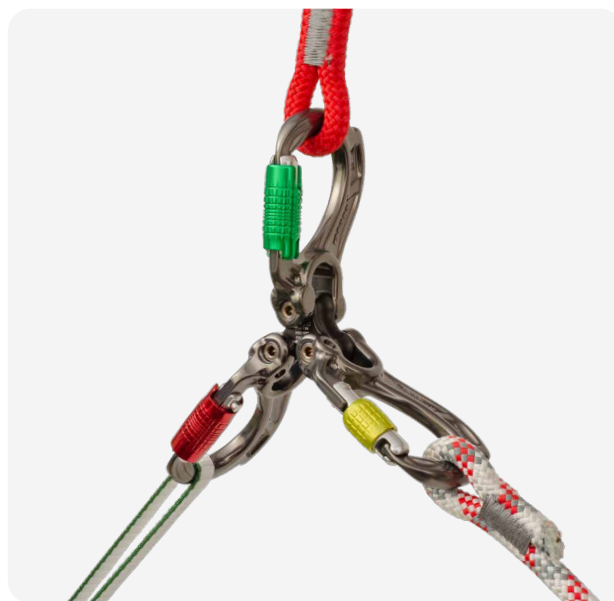

› Three Director Yoke (A622, A623 and A627) configured with a Linkit B3 (SW530)