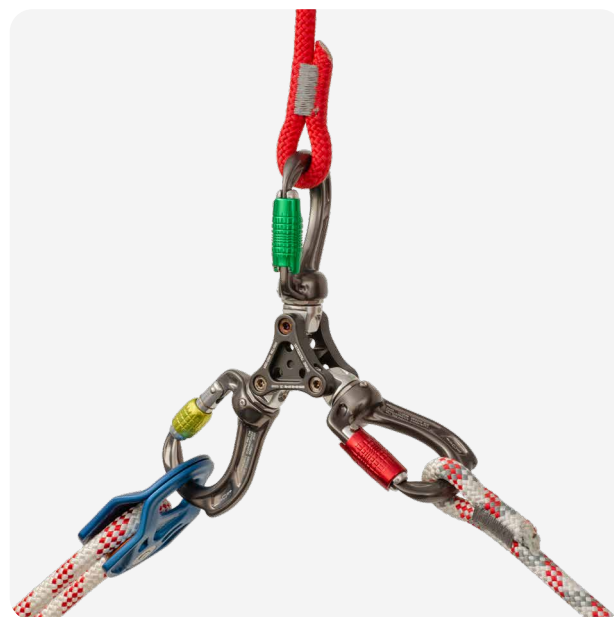

› Three Director Swivel Boss configured with a Linkit Y3 (SW540)