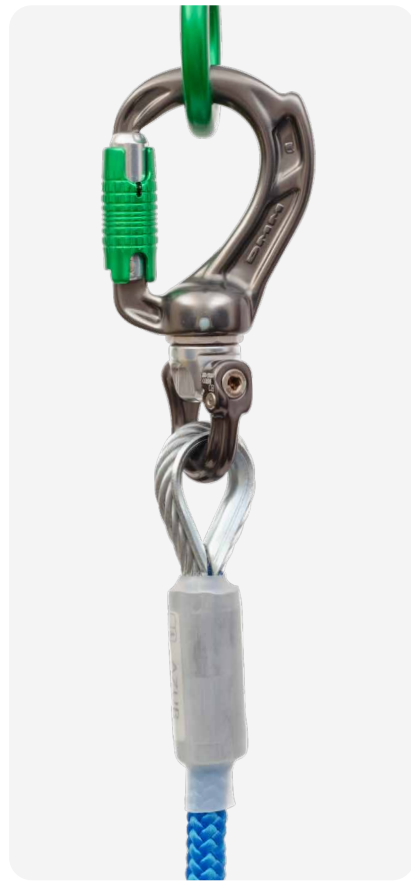

› Director Swivel Boss Locksafe with Compact Shackle S - D shape (A647SS)