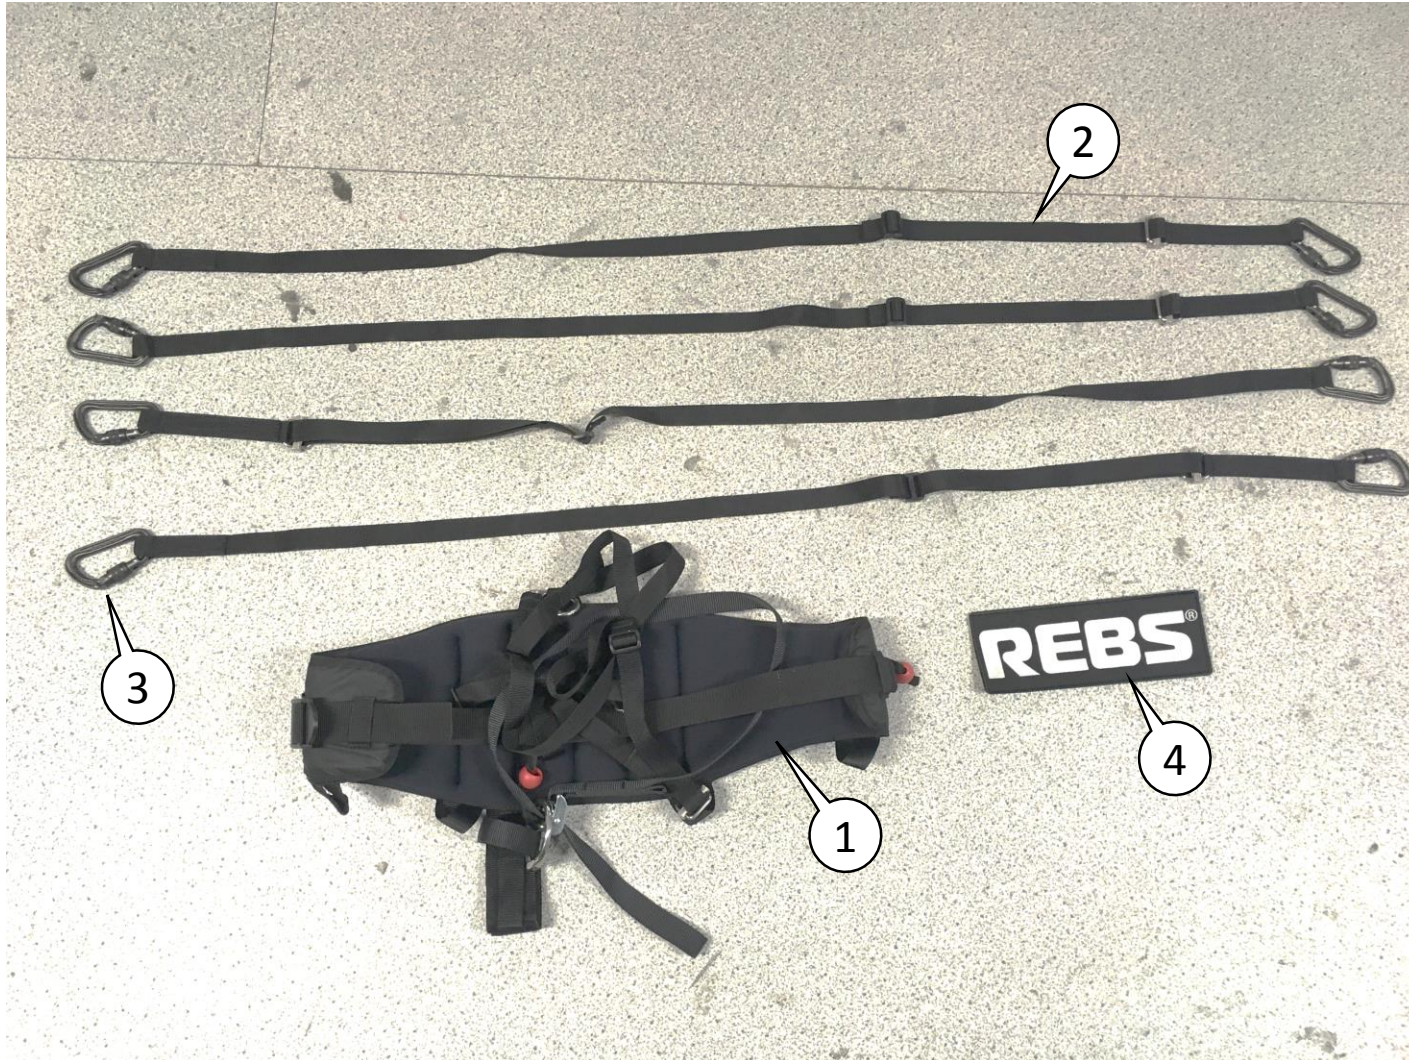

BE000036
Poleman Harness

Rev:--
Date: 2017-10-13

Item	Part	QTY	Description
1	BE110082	1	Harness basis
2	BE390001	4	Poleman harness strap
3	BE007990	8	Phantom Safe Gate Carabiner - REBS
4	BE190001	1	REBS Embroidered Velcro Patch245x95